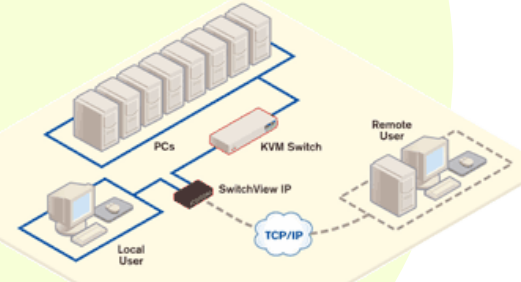

Access all servers and devices from a central location  
Manage data centre infrastructure at anytime and anywhere

# Avocent KVM

is cost effective and reliable management system for your Data Centre

**Avocent SwitchView 1000** is a hardware device that allows a user to control multiple computers from a single keyboard, video monitor and mouse. It can decrease cost of multiple sets of redundant peripherals. Supports multi-platform operating systems and serial devices. No software or hardware added to the PC, servers or serial device. Support PS/2 and USB. Similarly 1000 feature, **SwitchView IP 1020** can provides local and remote access to servers and serial devices. You can manage data centre at anytime and anywhere.

### KVM Switch - Local

(- 8 port)

- Designed for SMB server rooms
- Provides PS/2 and USB connectivity
- Three-In-One KVM cable that support USB/PS/2 devices
- Simple control through an on-screen menu display
- 2048 X 1536 video resolution supports
- Cascaded to support up to 256 target devices
- 1U-high design
- Secure access is based on password protection
- Convenient Flash upgrades

### Enhance Local KVM TO IP KVM

- Real time remote access to KVM Switches and Servers
- Supports native KVM connections to KVM switch for at the rack access
- TCP/IP Standard
- BIOS-level access is supported for both the local and remote user.
- Secure, user-selectable remote KVM connections supporting DES, 3DES, AES/128 bit SSL encryption for keyboard, mouse and video.
- One-click flash upgrades for fast and easy firmware updates.
- No software or hardware added to the PC, Servers or serial device
- Java video viewer supports Internet Explorer, Mozilla, Firefox and Netscape browsers on Windows, Linux and Mac OS x platform.